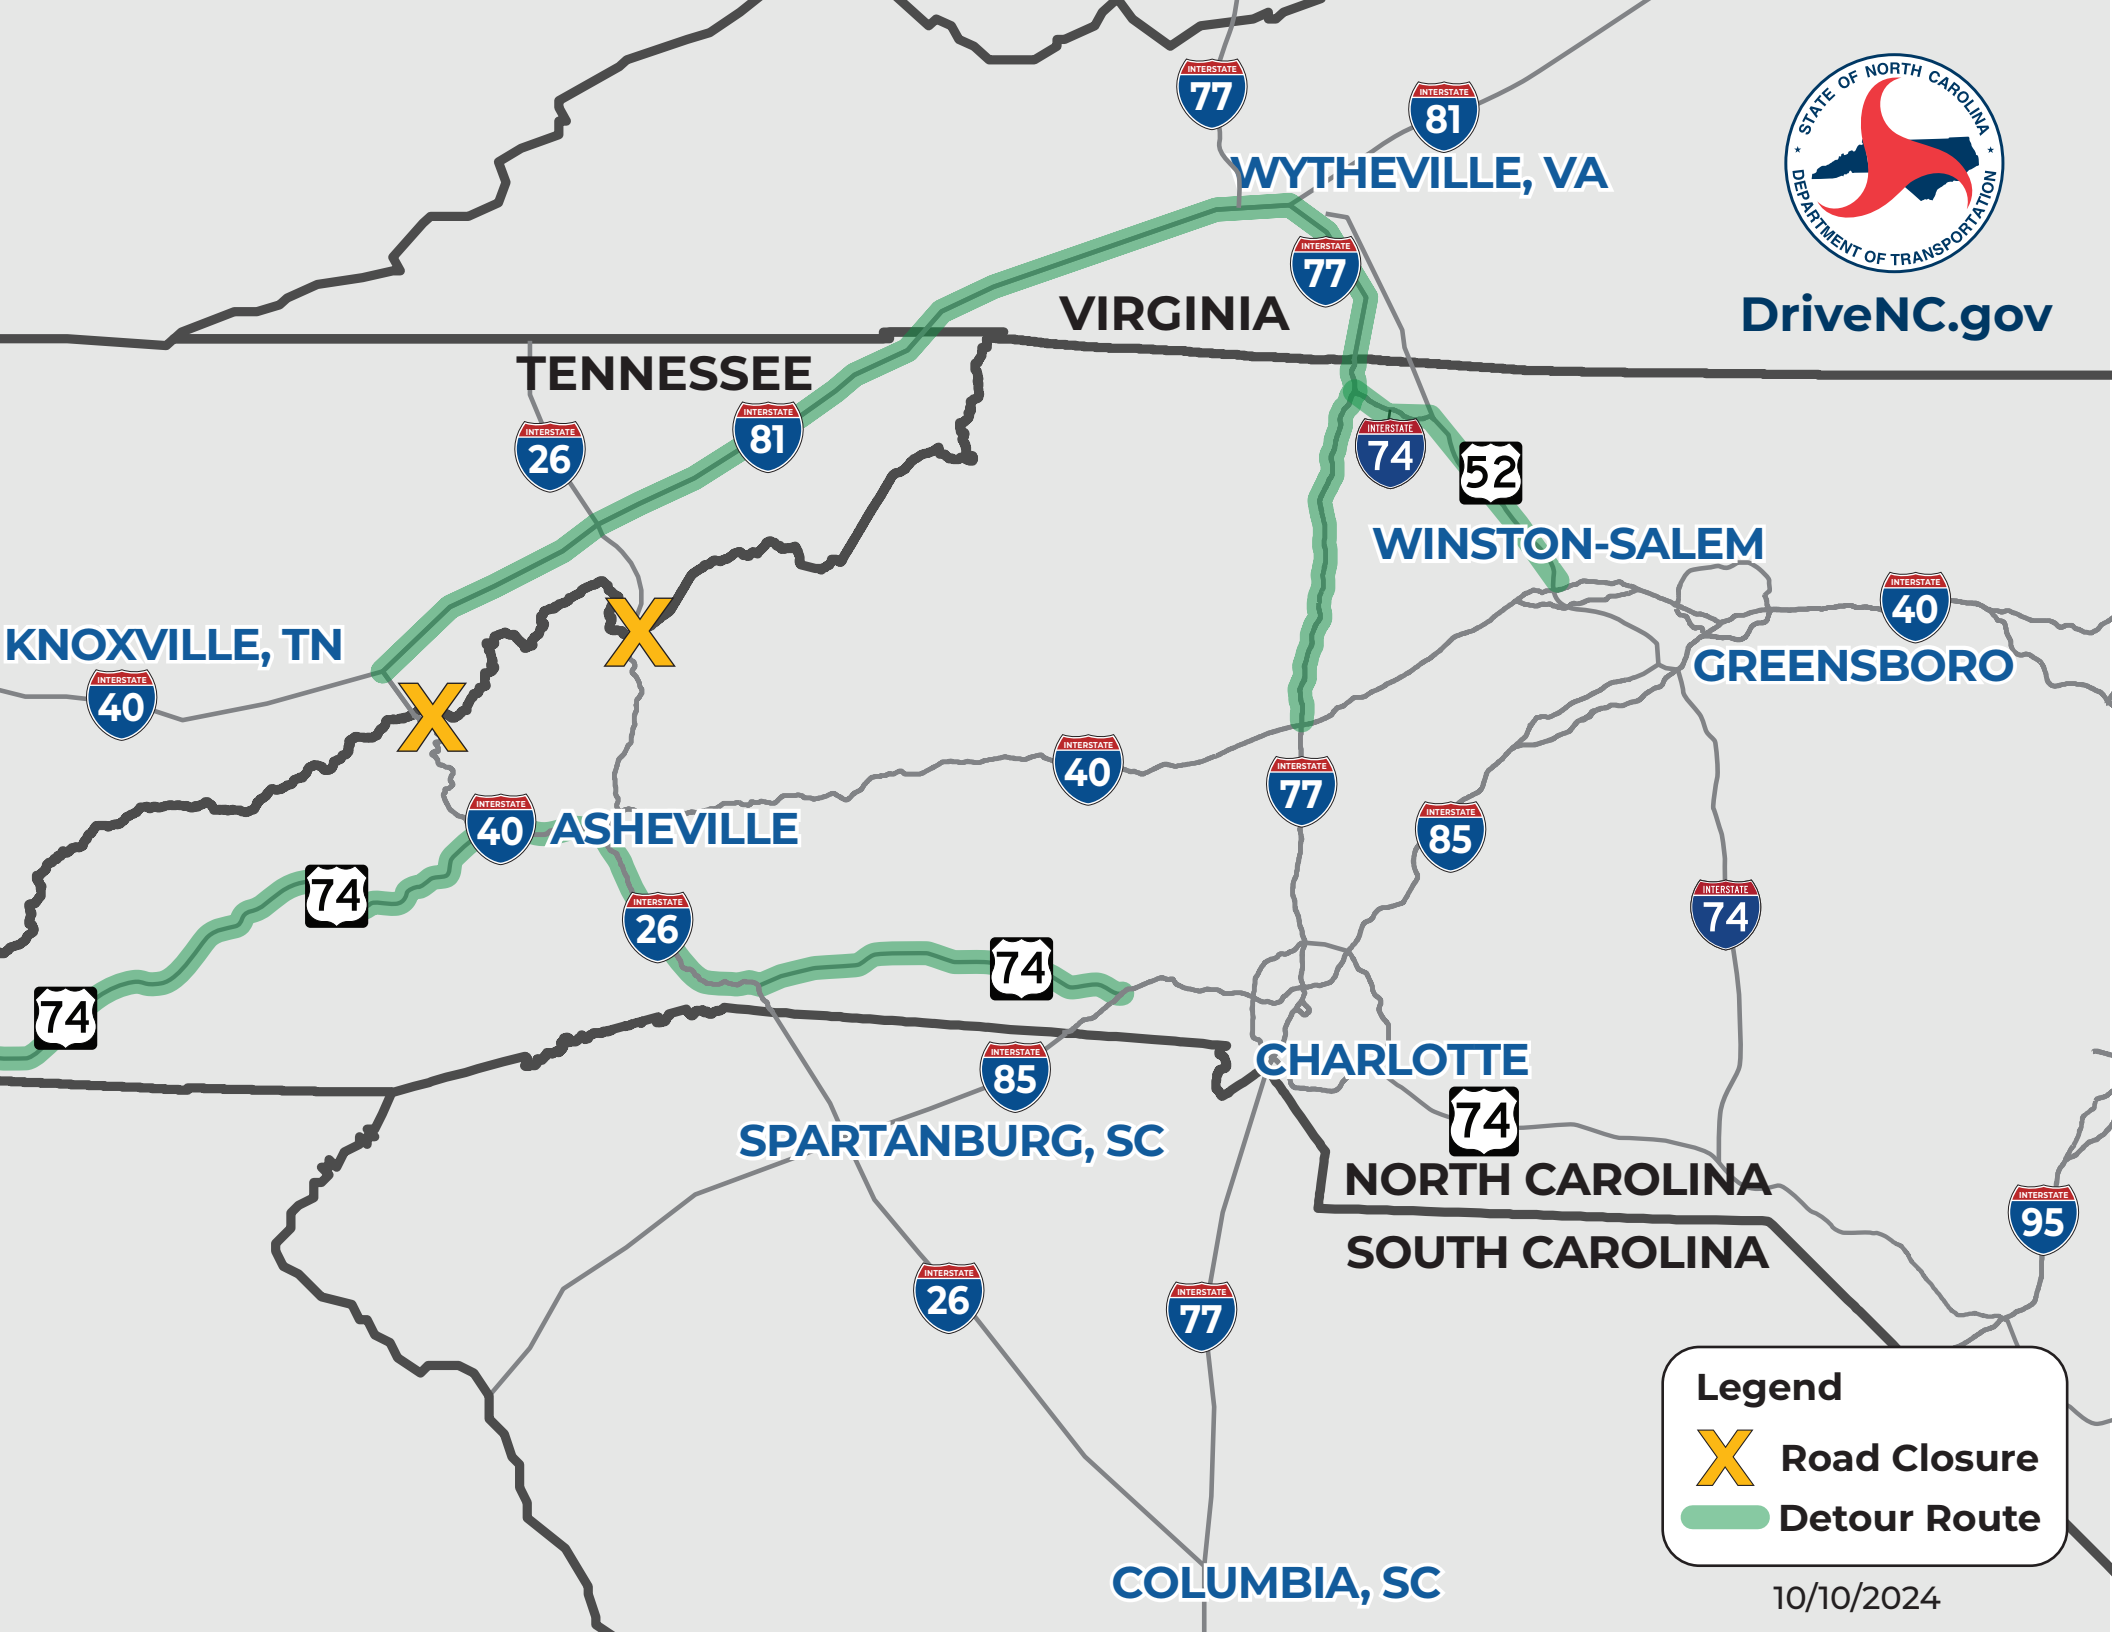

DriveNC.gov

WYTHEVILLE, VA

VIRGINIA

TENNESSEE

WINSTON-SALEM

GREENSBORO

ASHEVILLE

CHARLOTTE

SPARTANBURG, SC

NORTH CAROLINA

SOUTH CAROLINA

COLUMBIA, SC

Legend

X Road Closure

Detour Route

10/10/2024