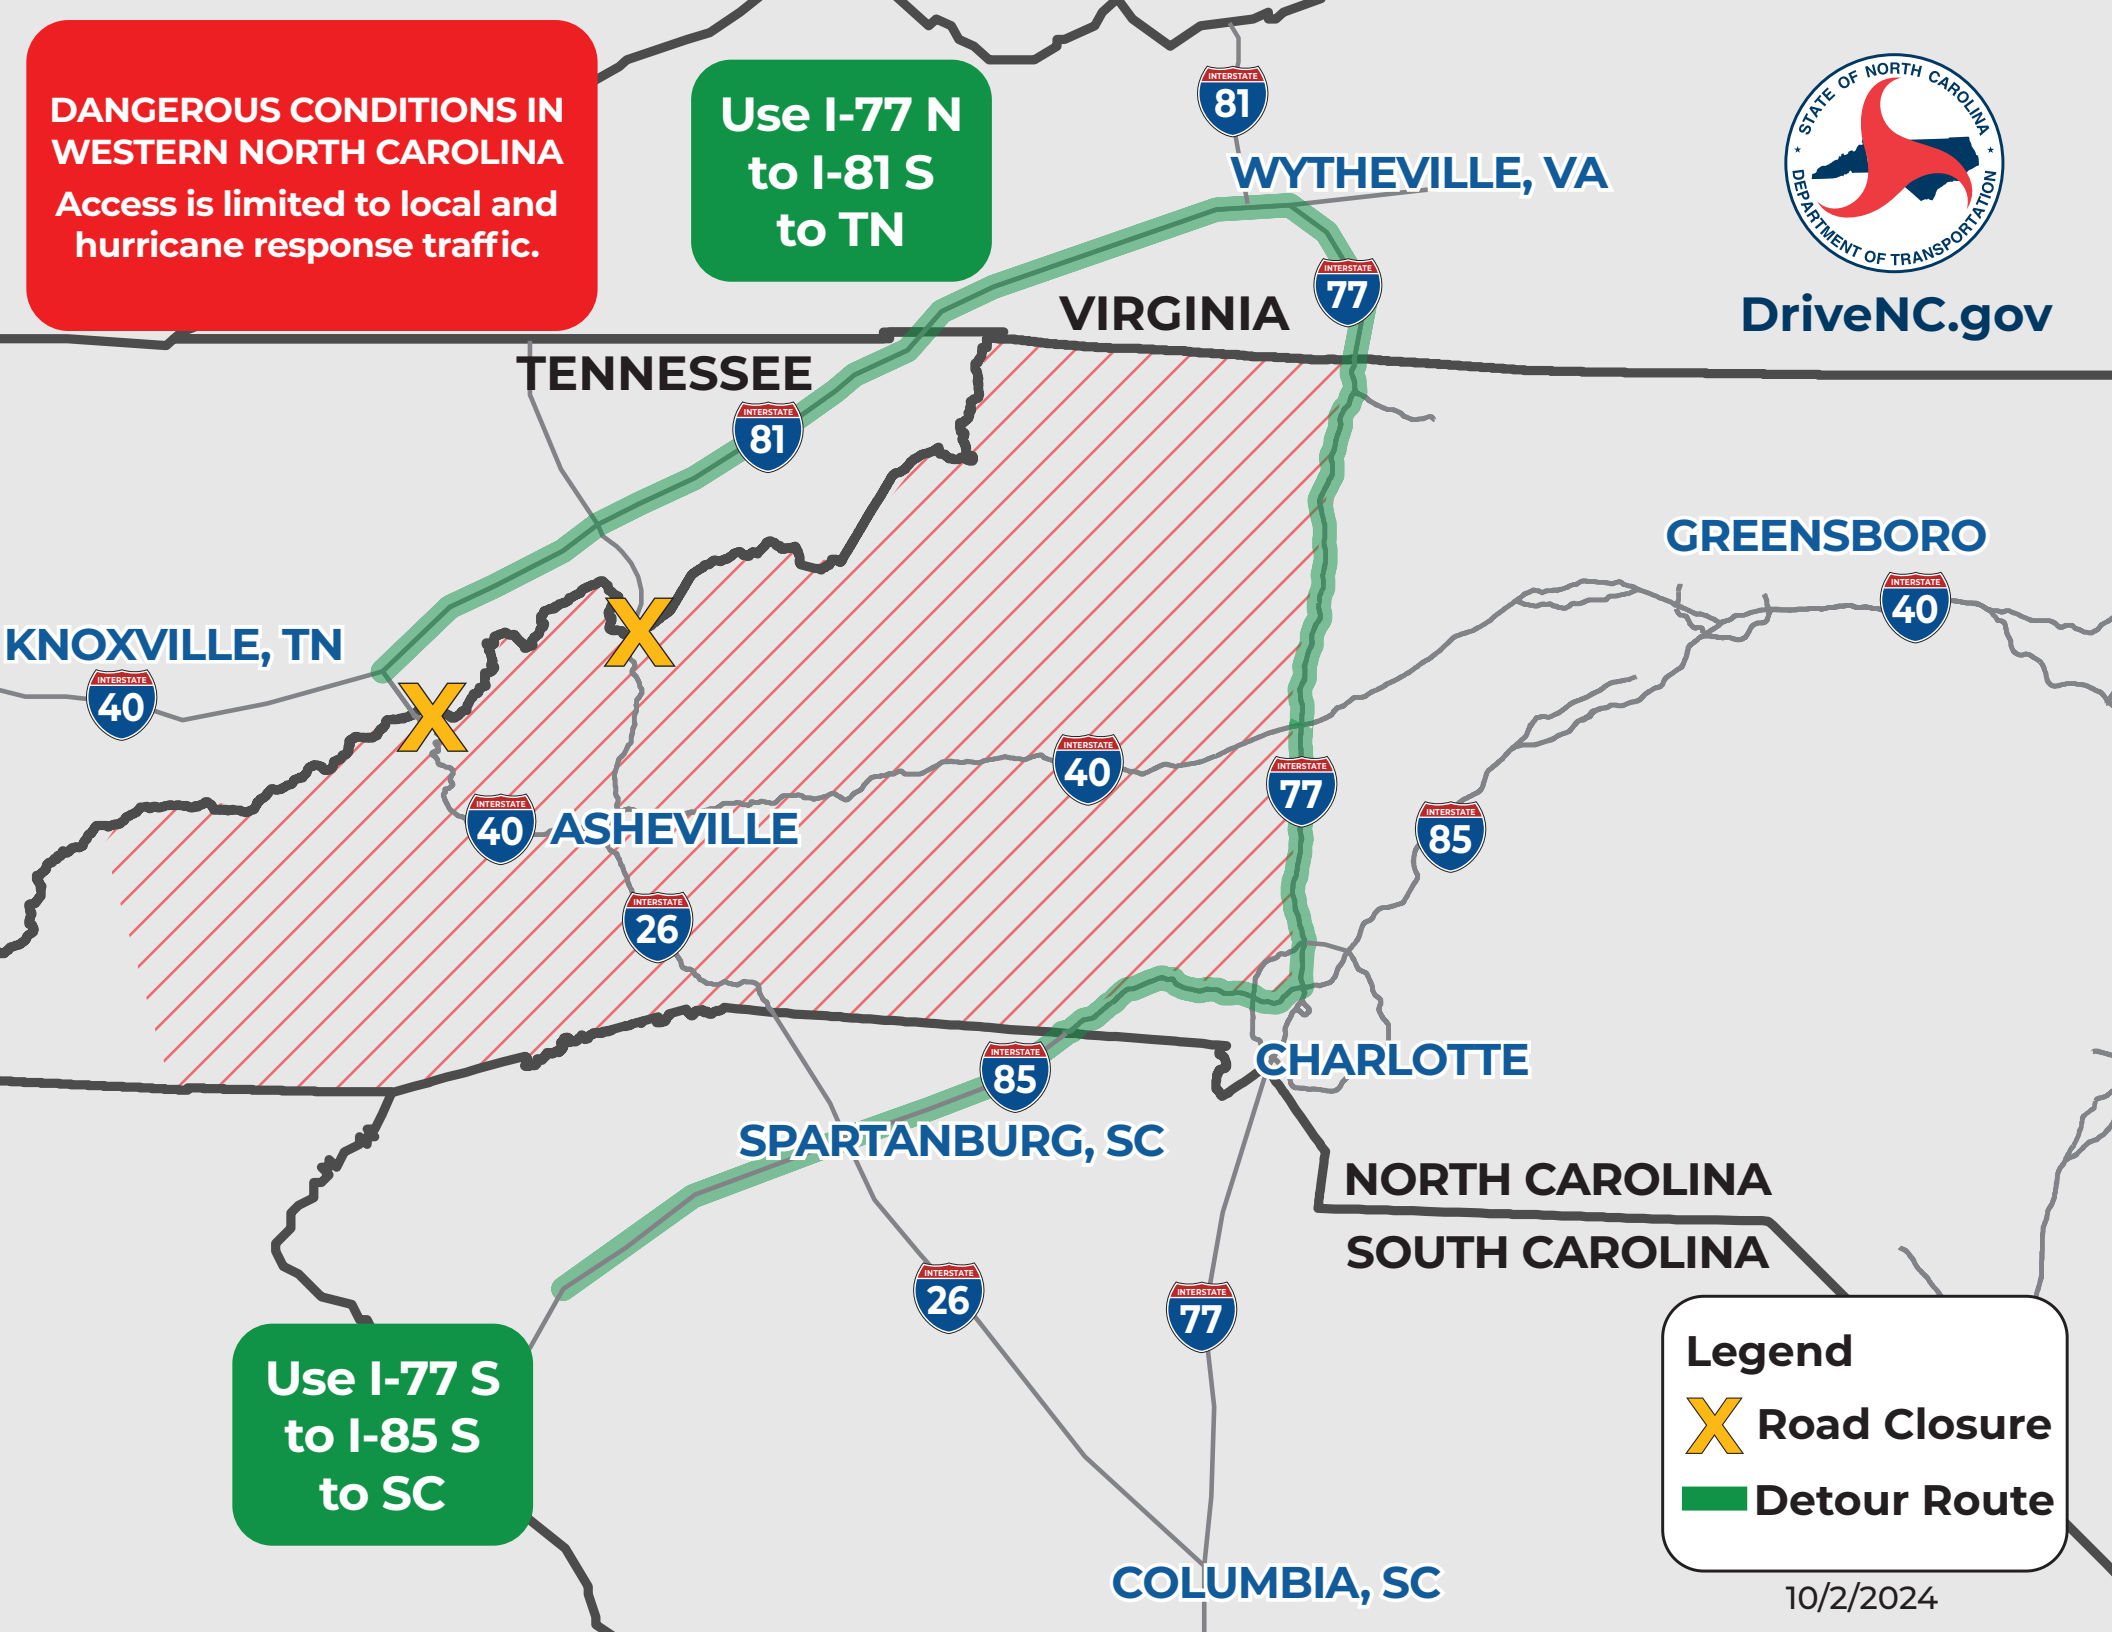

**DANGEROUS CONDITIONS IN WESTERN NORTH CAROLINA**  
Access is limited to local and hurricane response traffic.

**Use I-77 N  
to I-81 S  
to TN**

**Use I-77 S  
to I-85 S  
to SC**

[DriveNC.gov](http://DriveNC.gov)

**Legend**

- X** Road Closure
- Green Line** Detour Route